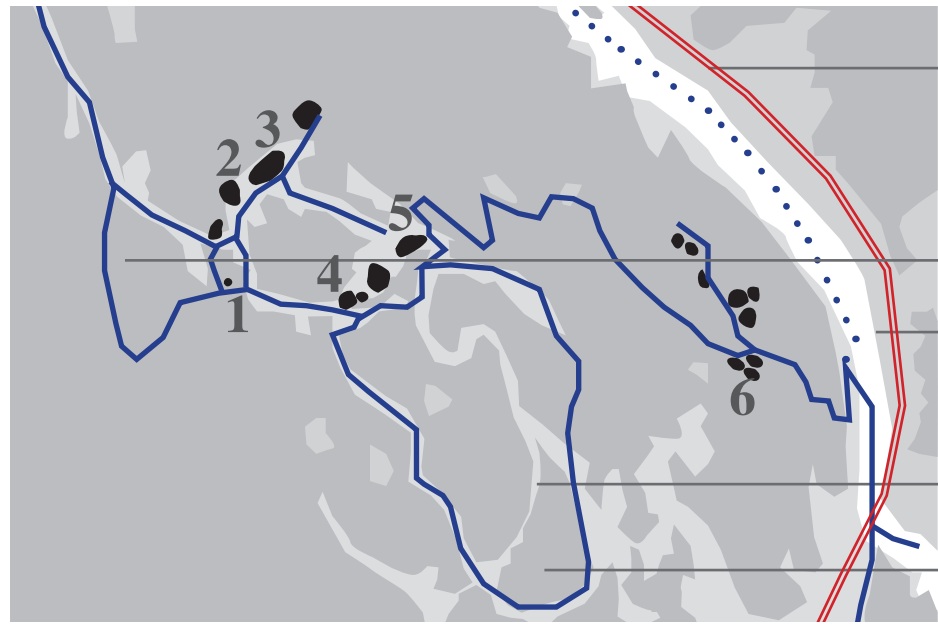

Gigants' pots

The Glacier Garden

Diameter	0.34 m
Mean depth	1.02 m

Diameter	4.06 m
Mean depth	5.48 m

Diameter	7.10 m
Mean depth	6.76 m

Diameter	3.50 m
Mean depth	6.72 m

Diameter	2.90 m
Mean depth	14.10 m

Diameter	2.72 m
Mean depth	11.97 m

Observe the potholes shown in the above pictures and estimate their diameter and depth.

Rhaetian Railway

Hut

Cavagliasco

Biotope

Panoramic viewpoint